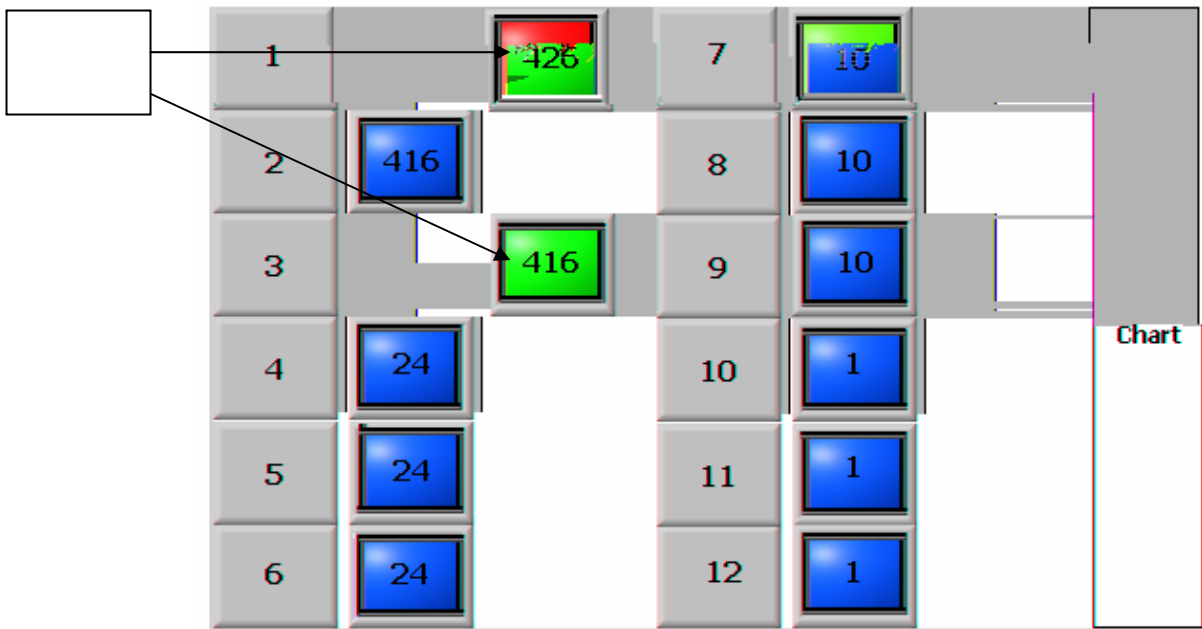

Timer is On	Switch Closed	Timing
--------------------	----------------------	---------------

8

7 Return
11
9

9

12

10

10 1 3

" Timer is On"