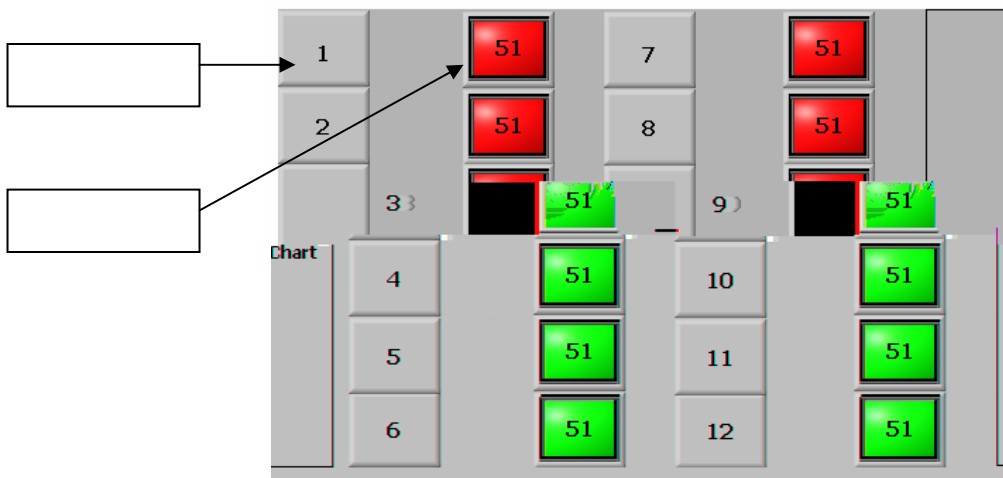

.....	1
.....	2
.....	5

12

1

1

1

2

Enter

2

2

3

Chart

3

3

1

4

4

3 Hours 0

Reset 5

4 Comments

ENT

5 5 Test #()
ENT 5 6
7

Comment 1	
142	
Test #	
Test# 156	

7

6 On
" Timer is On" () " Switch
" Timing" () Closed"
" Switch Closed" () 8