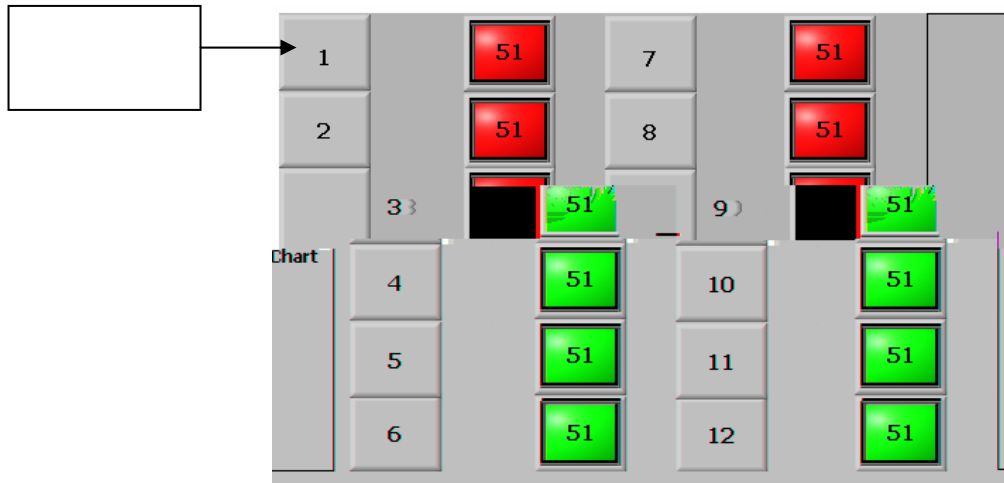

2

3

Chart

3

3

1

4

4

3 Hours 0

Reset 5

4 Comments

ENT

5 5 Test #()
ENT 5 6
7

Comment 1	
142	
Test #	
Test# 156	

7

6 On
" Timer is On" () " Switch
" Timing" () Closed"
" Switch Closed" () 8

Timer is On	Switch Closed	Timing
--------------------	----------------------	---------------

8

7 Return
11
9

9

12

10

10 1 3

" Timer is On"