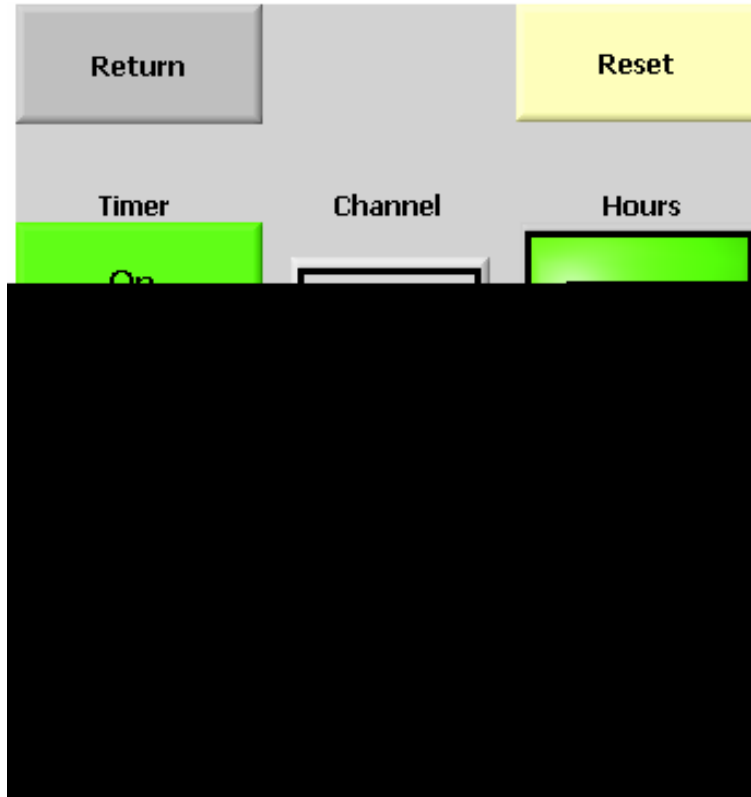

" Timer is On"

" Switch Open" ( )
( ) 11

" Not Timing"

11

THERMO MONITORING & ANALYSIS GROUP

美国热电监测分析技术公司

168
010-68352689 / 68352697 / 68337258
E-Mail Sales@tmag.com.cn

2111
010-88384448

100044