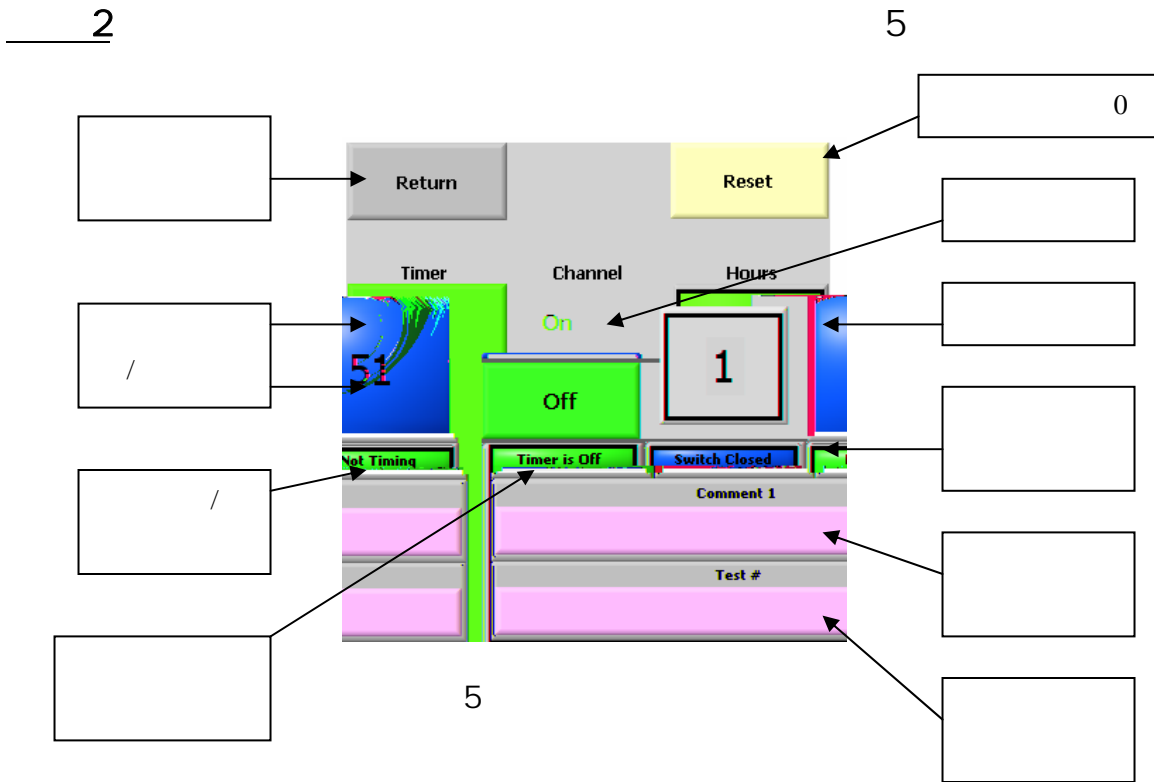

2

3

Chart

3

3

1

4

4

3 Hours 0

Reset 5

4 Comments

ENT

5 5 Test #()
ENT 5 6
7

Comment 1	
142	
Test #	
Test# 156	

7

6 On
" Timer is On" () " Switch
" Timing" () Closed"
" Switch Closed" () 8

Timer is On	Switch Closed	Timing
--------------------	----------------------	---------------

8

7 Return
11
9

9

12

10

10 1 3

" Timer is On"